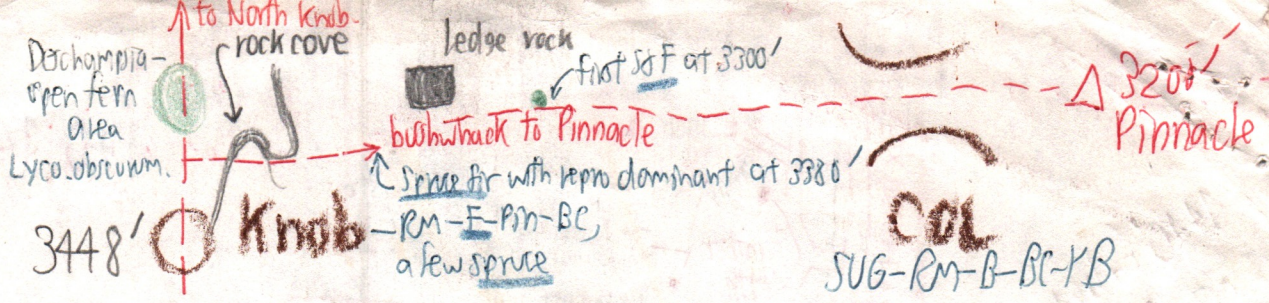

Panther Mtn. Via Fox Hollow 3/12/73

170-14

On this day, MK became #147 of the 3500 with EGW. Club!!

1440' at base
hoc 1500

3380
North Knob

See
8/18/77

Garfield Mtn.
2500
with hemlock on top

e-p-112

Knob
3448

Panther Kill

170-15

Times 3/12/73		
EV. BASE FLEV 1500	9:00 AM	6:00 PM
	↓	↑
PINNACLE	NOON	3:20 PM
	↓	↑
SUMMIT PANTHER	1:20 PM	2:00 PM