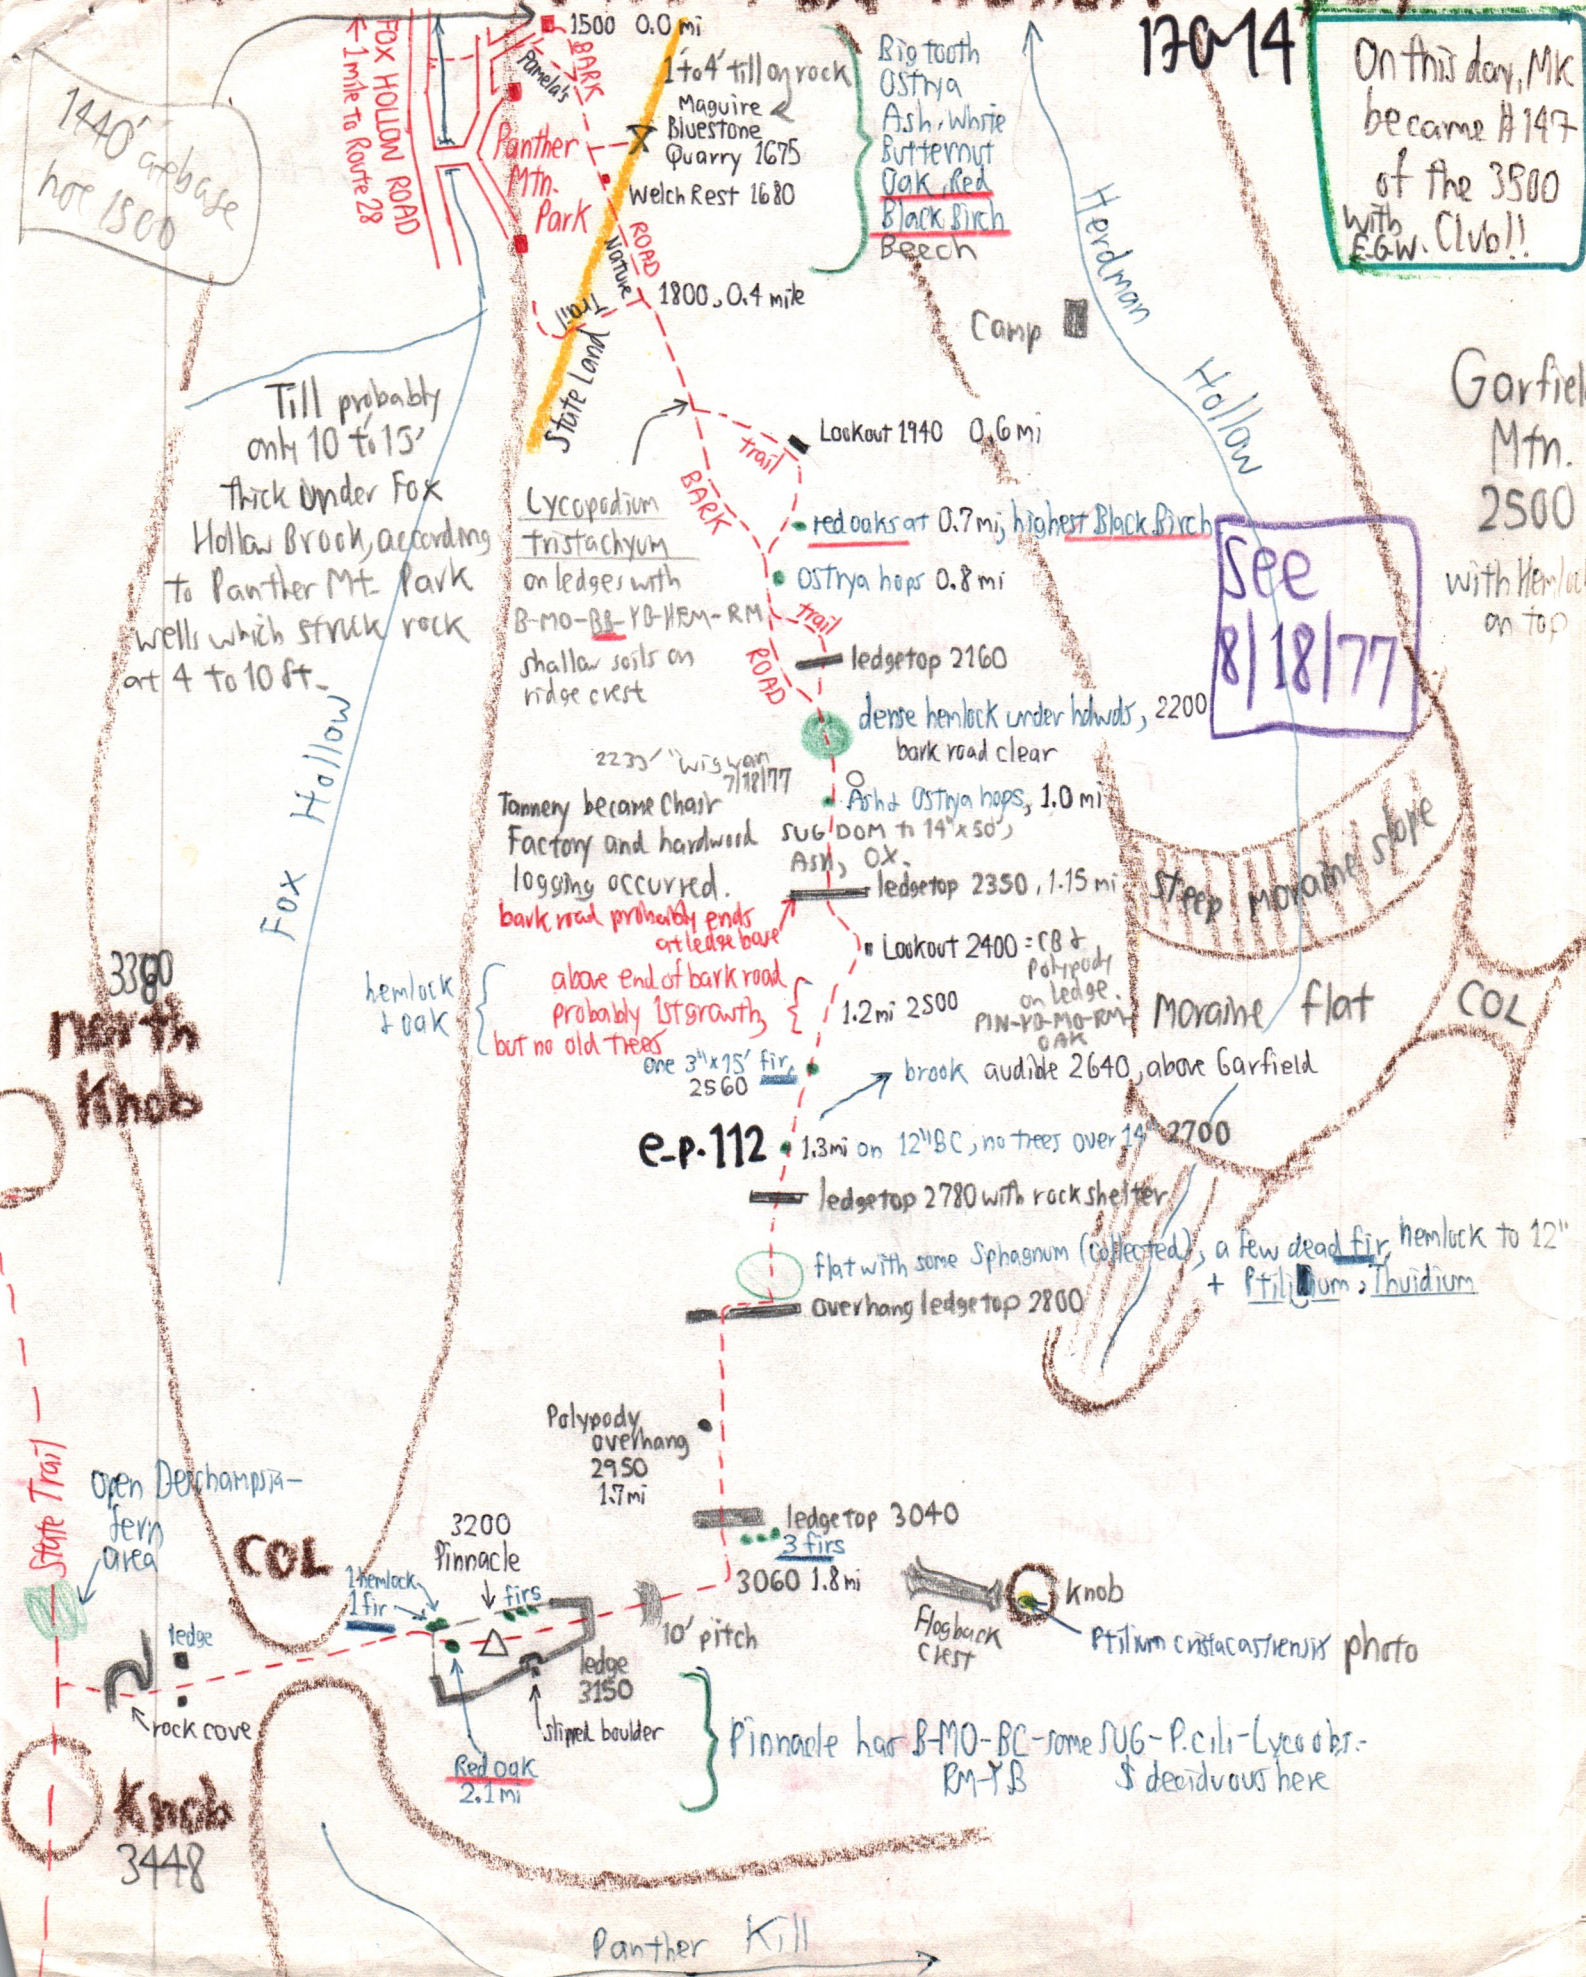

Panther Mtn. Via Fox Hollow 3/12/73

170-14

On this day, MK became #147 of the 3500 with EGW. Club!!

1440' at base
hoc 1500

3380
North Knob

See
8/18/77

Garfield Mtn.
2500
with hemlock on top

e-p-112

Knob
3448

Panther Kill

170-15

Times 3/12/73		
EV. BASE FLEV 1500	9:00 AM	6:00 PM
	↓	↑
PINNACLE	NOON	3:20 PM
	↓	↑
SUMMIT PANTHER	1:20 PM	2:00 PM