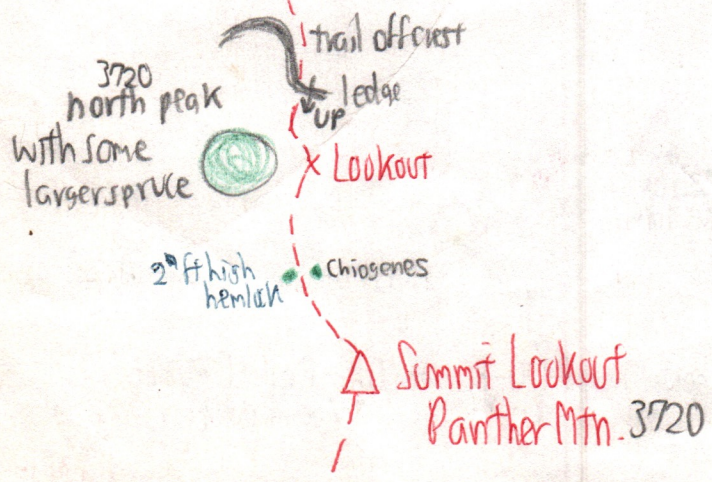

Panther Mtn. Via Fox Hollow 3/12/73

170-14

On this day, MK became #147 of the 3500 with EGW. Club!!

1440' at base
hoc 1500

3380
North Knob

See
8/18/77

Garfield Mtn.
2500
with hemlock on top

e-p-112

Knob
3448

Panther Kill

170-15

Times 3/12/73		
EV. BASE FLEV 1500	9:00 AM	6:00 PM
	↓	↑
PINNACLE	NOON	3:20 PM
	↓	↑
SUMMIT PANTHER	1:20 PM	2:00 PM