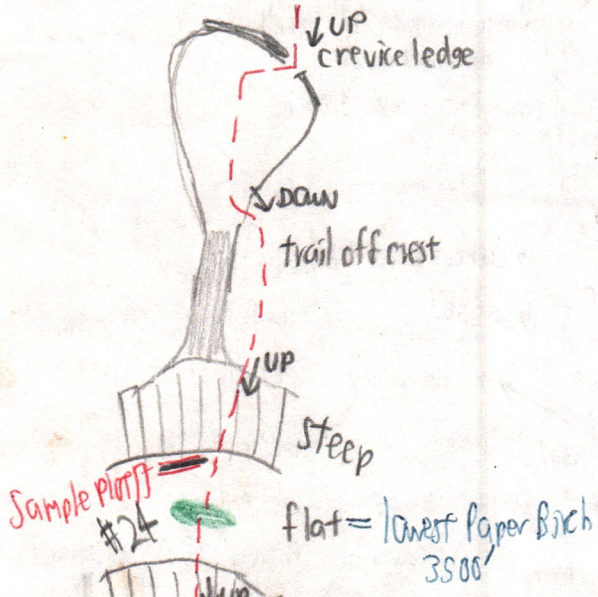

Panther Mtn. Via Fox Hollow 3/12/73

170-14

On this day, MK became #147 of the 3500 with EGW. Club!!

1440' at base
hoc 1500

3380
North Knob

See
8/18/77

Garfield Mtn.
2500
with hemlock on top

e-p-112

Knob
3448

Panther Kill

170-15

Times 3/12/73		
EV. BASE FLEV 1500	9:00 AM	6:00 PM
	↓	↑
PINNACLE	NOON	3:20 PM
	↓	↑
SUMMIT PANTHER	1:20 PM	2:00 PM